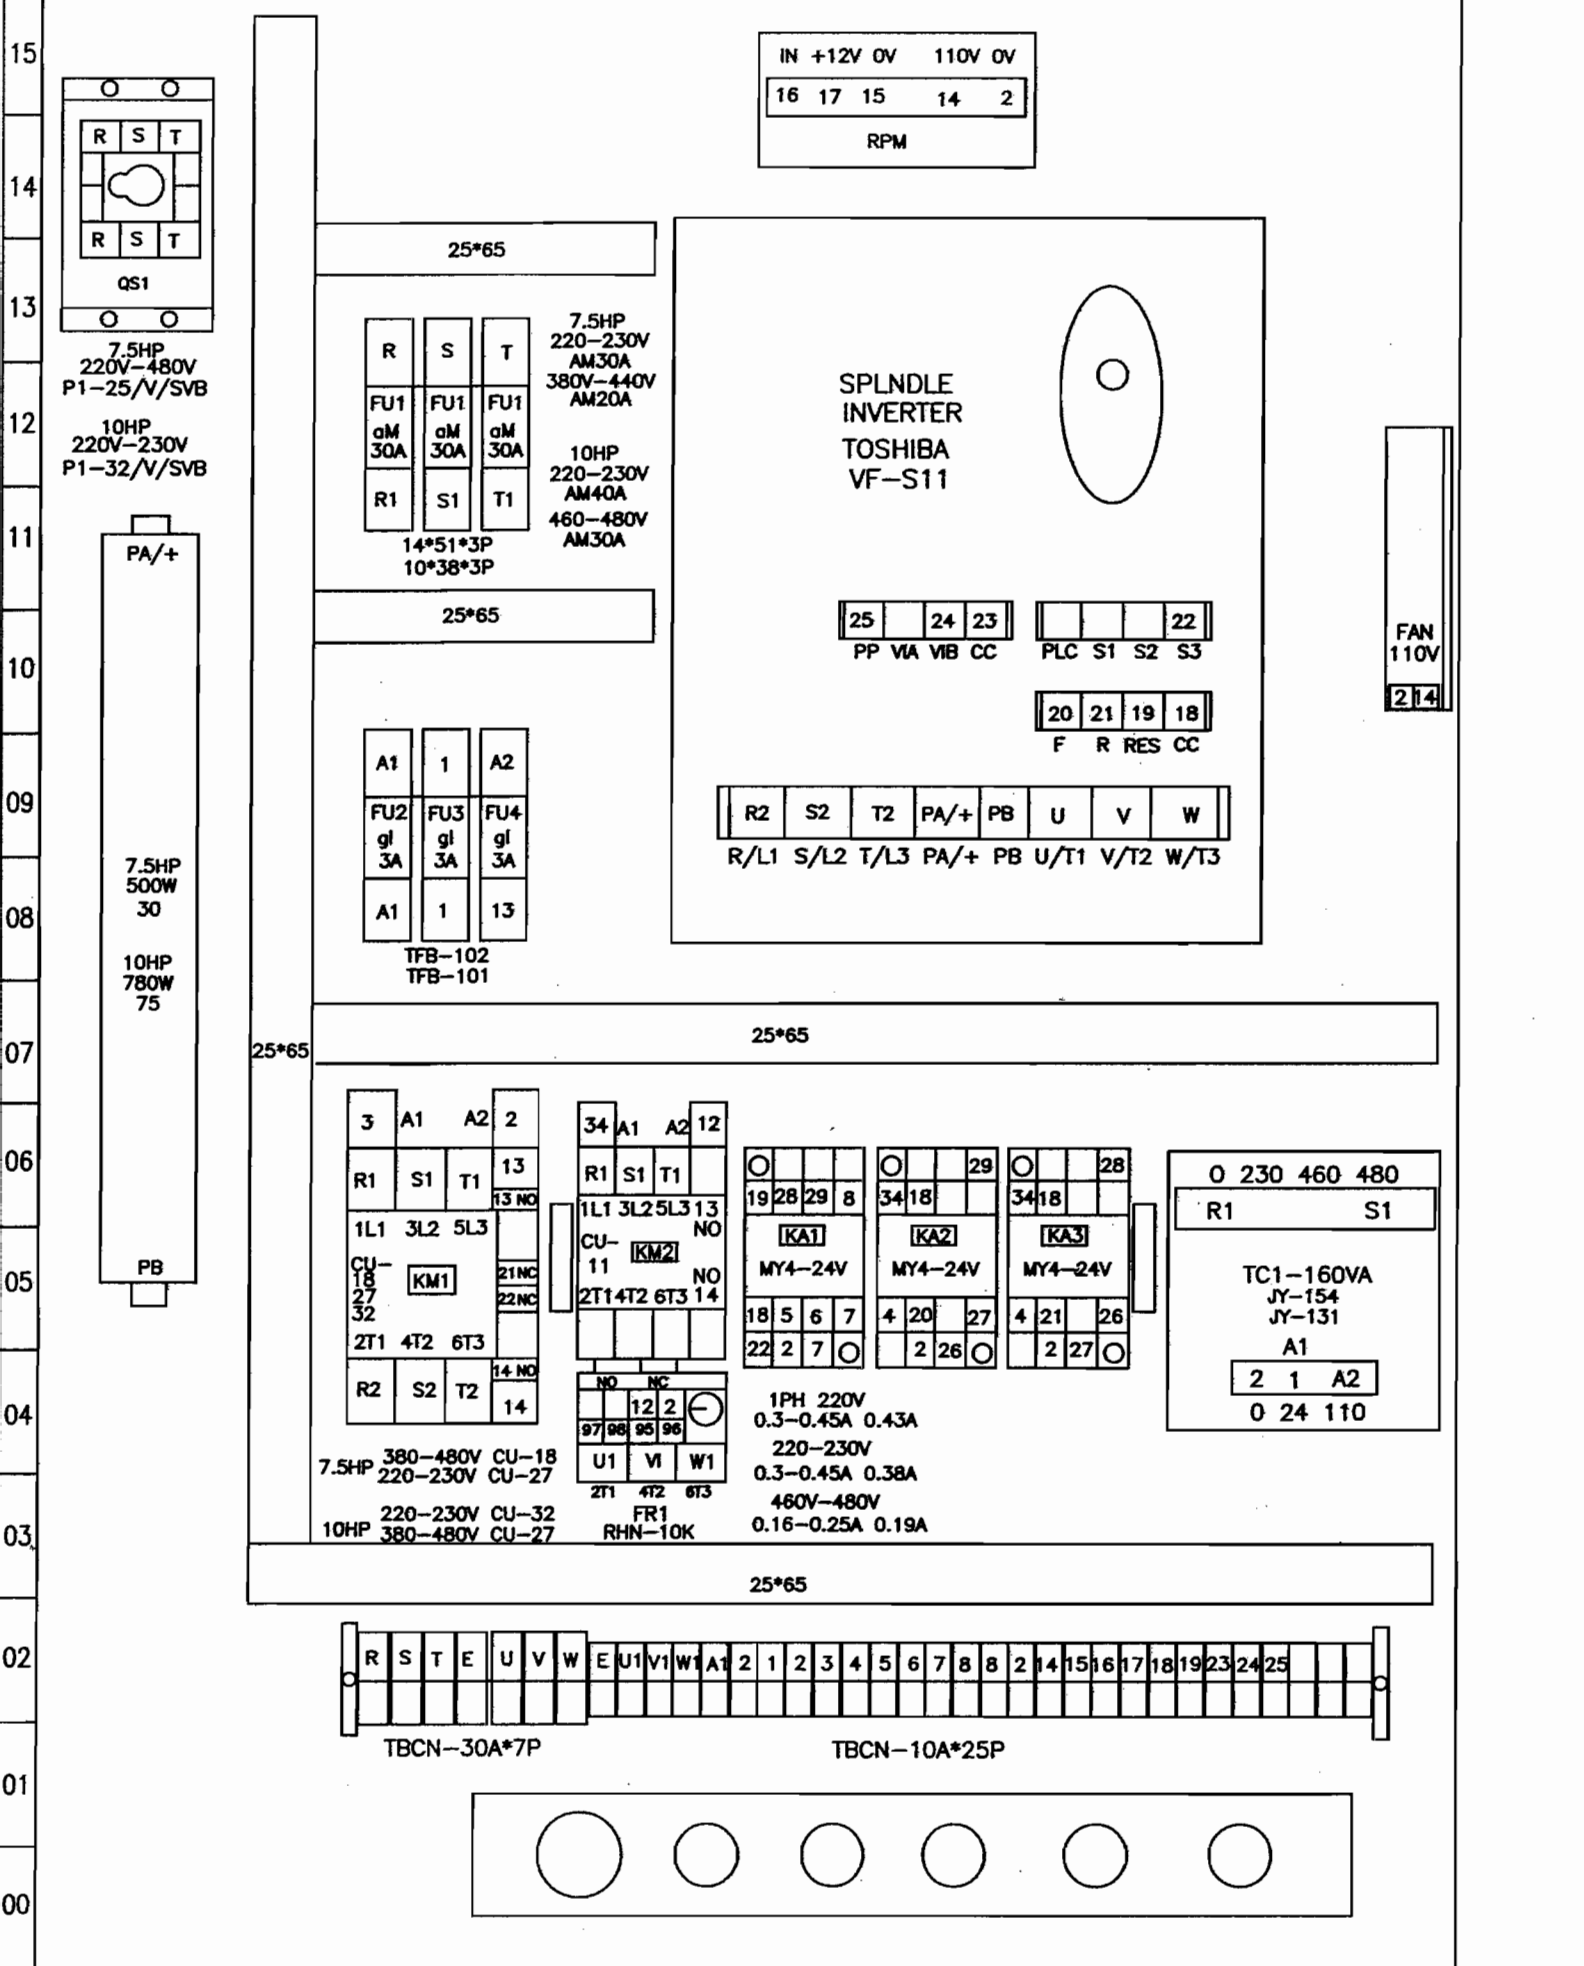

00 01 02 03 04 05 06 07 08 09 10 11 12 13 14 15

Company	Model	Description	Coil Voltage	Picture number
	2160	220V-480V 7.5HP-10HP SPINDLE INVERTER	AC-24V	

Company	Model	Description	Coil Voltage	Picture number
	2160	220V-480V 7.5HP-10HP SPINDLE INVERTER TOSHIBA	AC-24V	