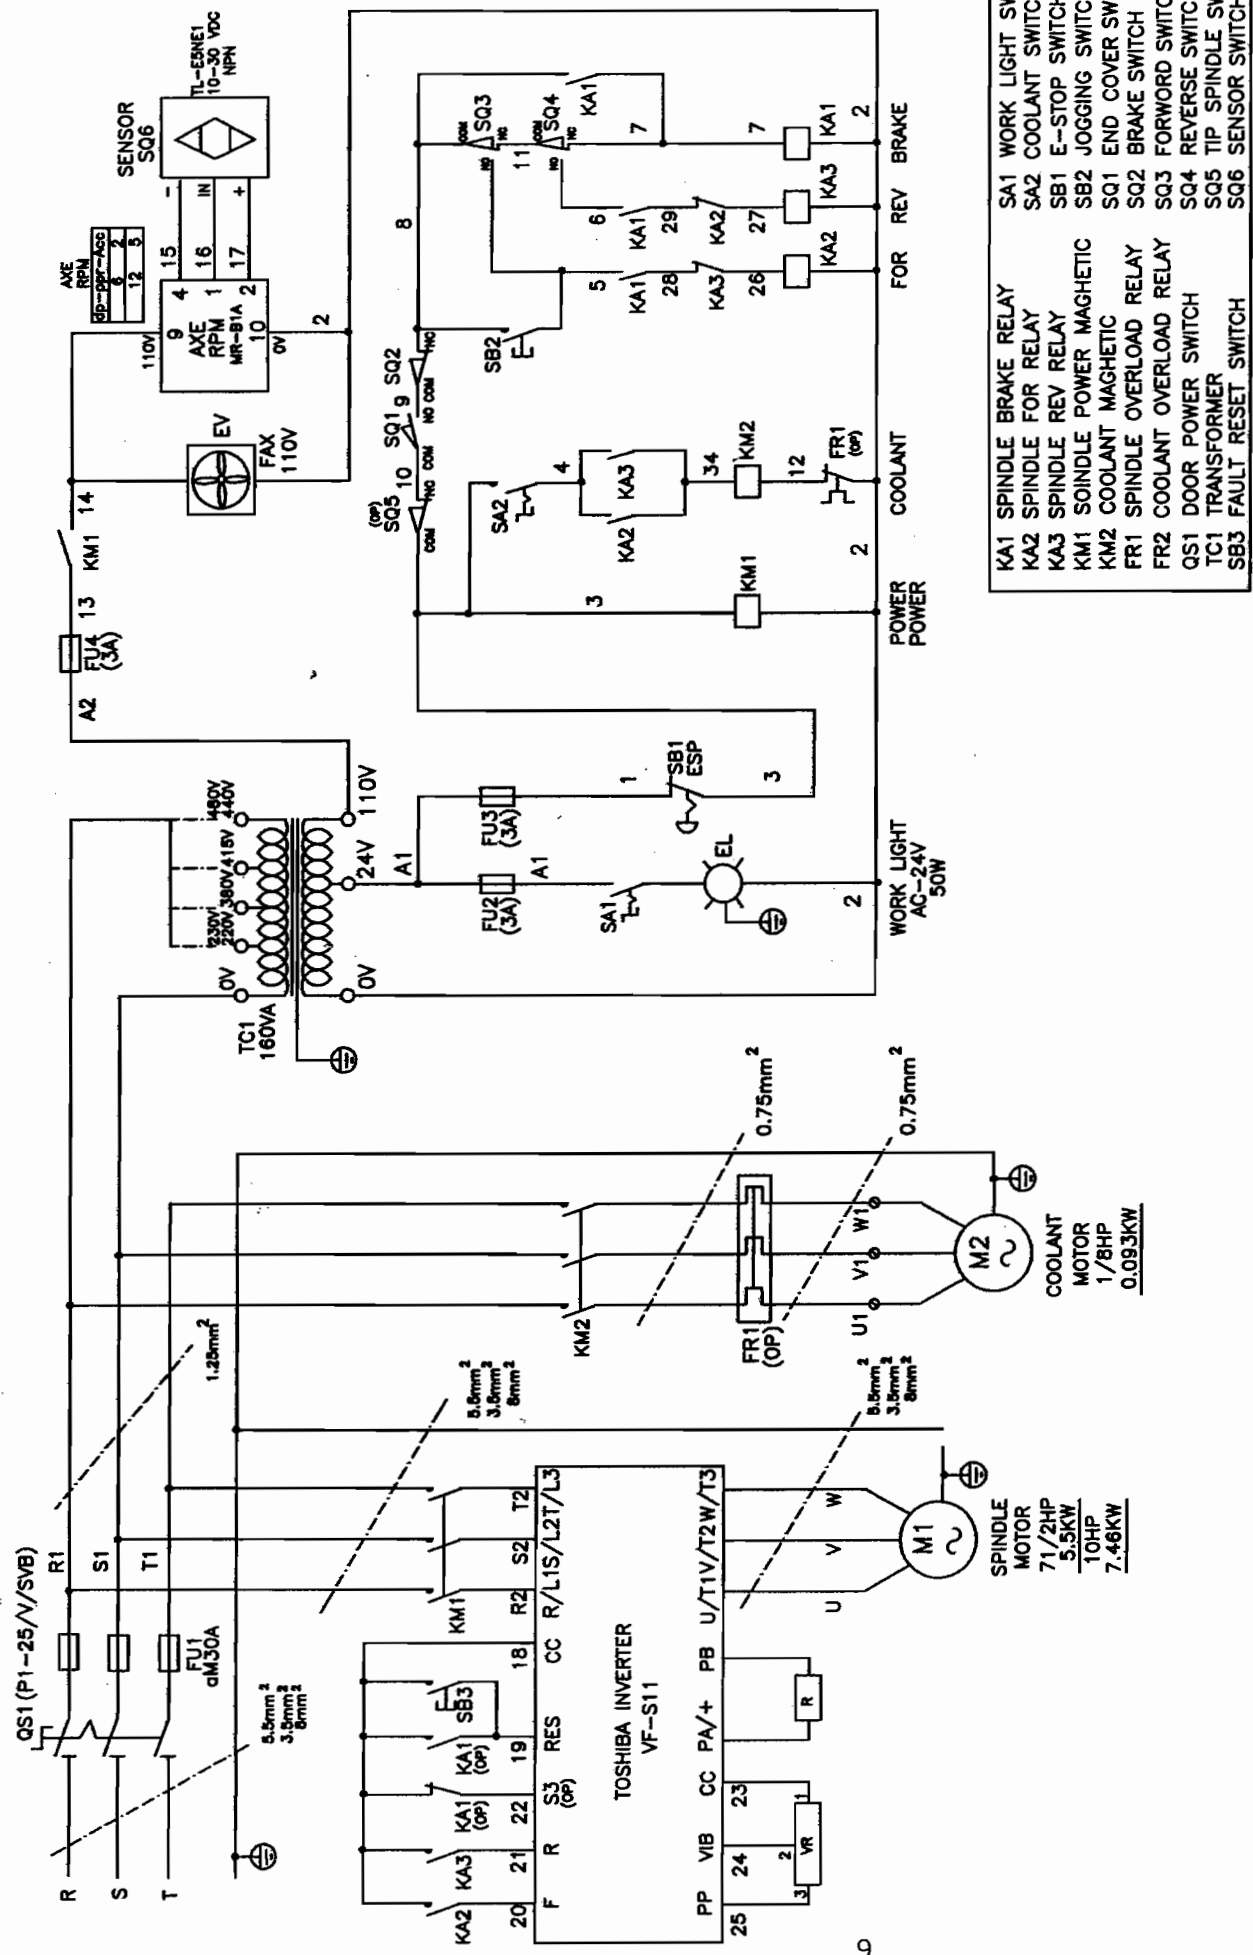

00 01 02 03 04 05 06 07 08 09 10 11 12 13 14 15

Company	Model	Description	Coil Voltage	Picture number
	2160	220V-480V 7.5HP-10HP SPINDLE INVERTER	AC-24V	

Company	Model	Description	Coil Voltage	Picture number
	2160	220V-480V 7.5HP-10HP SPINDLE INVERTER TOSHIBA	AC-24V	