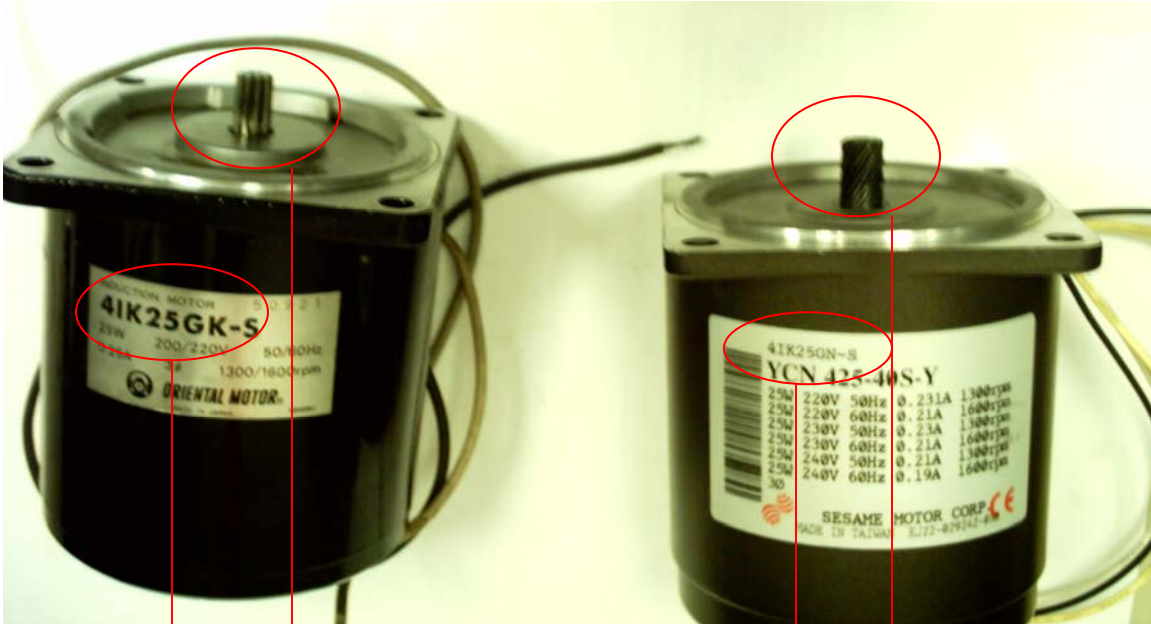

INDUCTION MOTOR FOR MAGNETIC SEPARATOR AND PAPER FILTER
FOR 230V
GPE4IK25GN230V
FOR 460V
GPE4IK25GN460V

Old Type
4IK25GK-S
Oriental Motor
10 straight key slot
Specify 220V or 440V when
ordering

New Type
4IK25GN-S
Sesame Motor Corp.
10 splined spiral
Specify 220V or 440V when
ordering