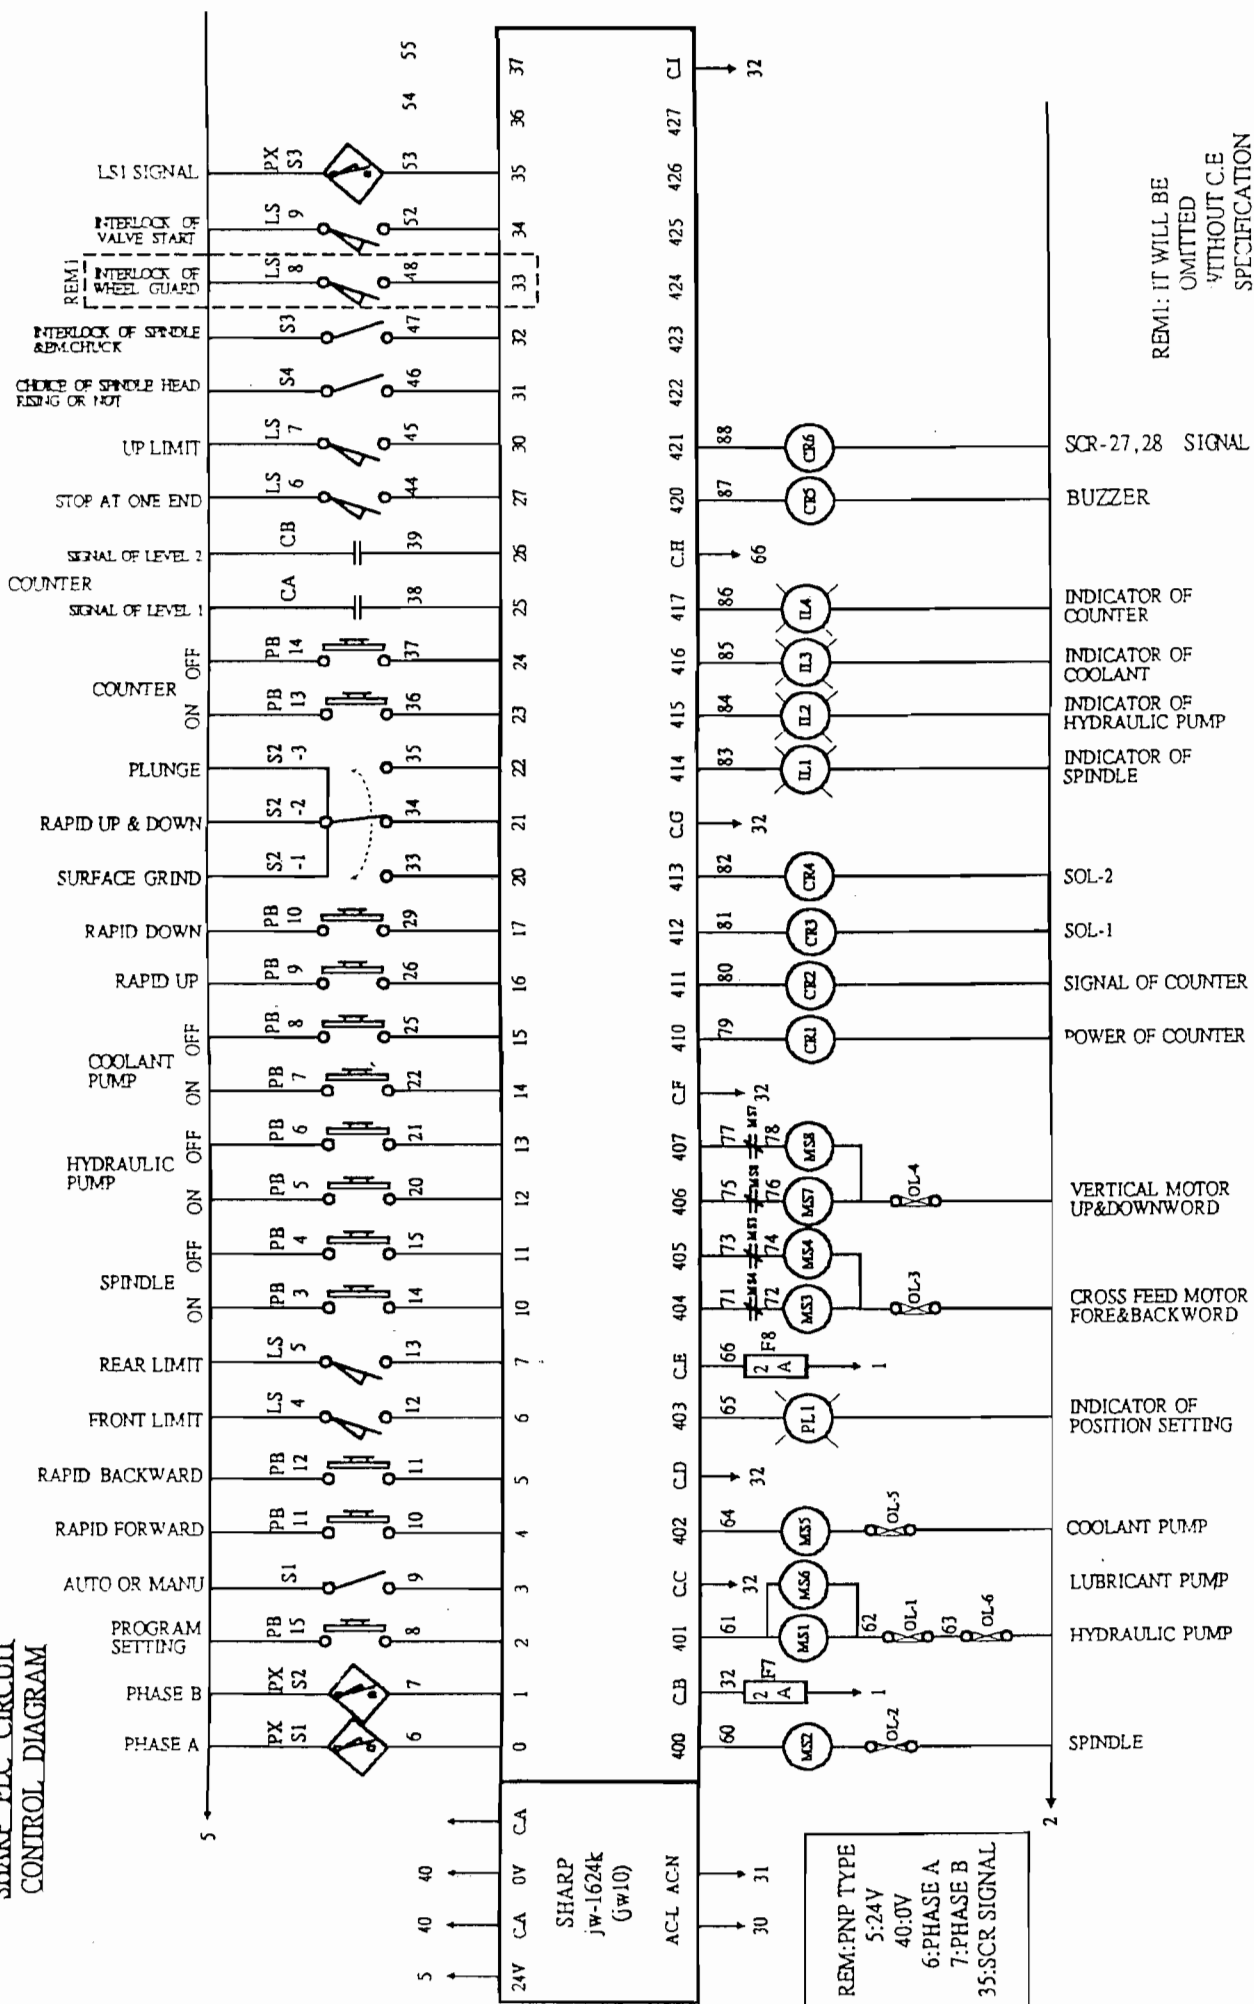

2040AHD GRINDER SERIES
SHARP PLC CIRCUIT
CONTROL DIAGRAM

REM1: IT WILL BE
OMITTED
WITHOUT C.E
SPECIFICATION

**2040AH GRINDER SERIES
SHARP PLC CIRCUIT
CONTROL DIAGRAM**